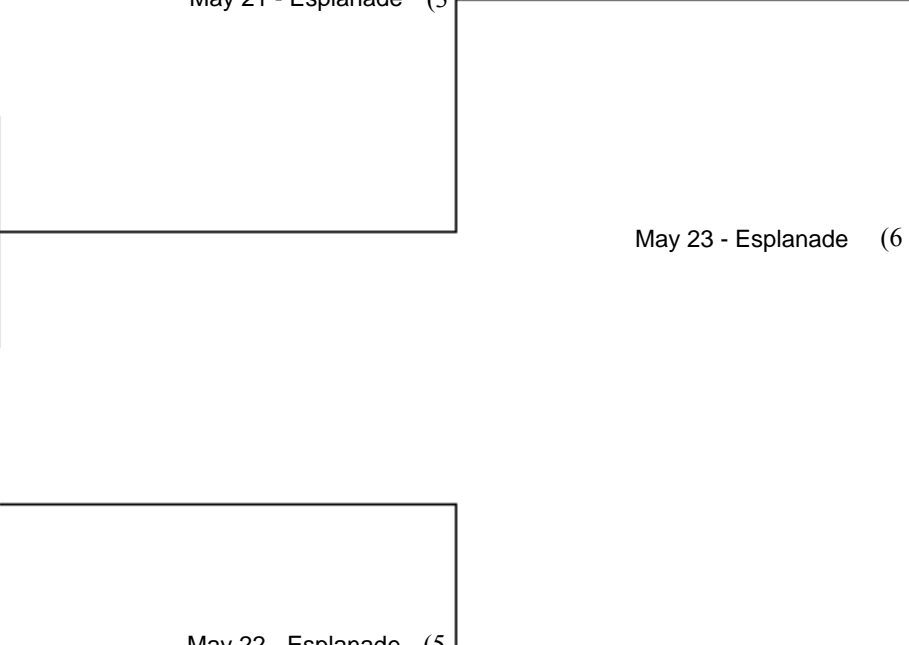

Winner's Bracket

# 4 Team Double Elimination

All Game Times @ 7 PM

May 20 - Esplanade (1)

May 20 - Veterans (2)